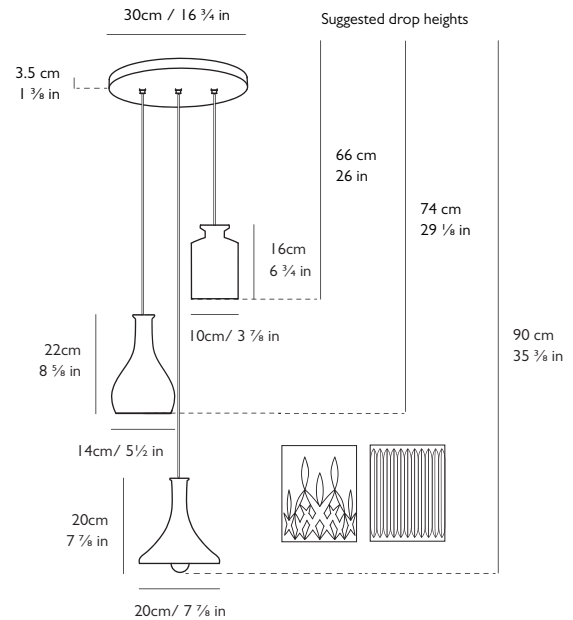

LEE BROOM

DECANTERLIGHT CHANDELIER 3 PIECE

PRODUCT DETAILS

Name

Decanterlight Chandelier 3 Piece

Finish & Product Code	110-130v	220-240v
Chandelier 3 Piece	NDC0170	NDC0070
Straight Chandelier 3 Piece	NDC0180	NDC0080

Materials

Lead crystal, brushed brass, steel

Illumination 110-130v

6w, 2700k, 200 lumen

Bulb: E26, 2w LED, 100 lumen, 25k hrs (3x supplied)

Illumination 220-240v

13.5w, 2700k, 780 lumen

Bulb: E27, 4.5w LED, 470 lumen, 15k hrs (3x supplied)

I Tulip: H 20cm x Dia 20cm / H 7 7/8 in x Dia 7 7/8 in

I Bell: H 22cm x Dia 14cm / H 8 3/8 in x Dia 5 1/2 in

I Square: H 16cm x Dia 10cm / H 6 1/4 in x Dia 3 7/8 in

Suspension

Length: 3 x 300cm / 118 1/8 in

Adjustable cord

Gold fabric outer

Ceiling Plate / Canopy

H 3.5cm x Dia 30cm / H 1 3/8 in x Dia 11 3/4 in

Round steel in satin white finish

Weight

Product (net) 6.7kg / 14.7lb / Boxed (gross) 6.8kg / 14.9lb

0818rev06