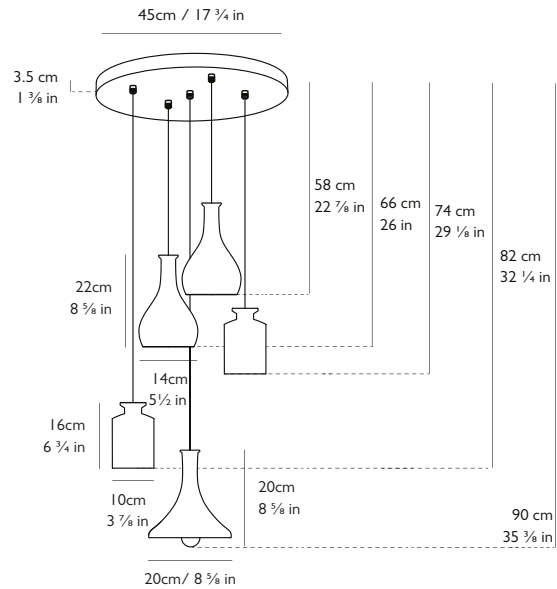

LEE BROOM

DECANTERLIGHT CHANDELIER 5 PIECE

PRODUCT DETAILS

Name

Decanterlight Chandelier 5 Piece

Finish & Product Code 110-130v 220-240v

Chandelier 5 Piece NDC0153 NDC0143

Straight Chandelier 5 Piece NDC0143 NDC0043

Materials

Lead crystal, brushed brass, steel

Illumination 110-130v

10w, 2700k, 260 lumen

Bulb: E26, 2w LED, 100 lumen, 25k hrs (5x supplied)

Illumination 220-240v

22.5w, 2700k, 1020 lumen

Bulb: E27, 4.5w LED, 470 lumen, 15k hrs (5x supplied)

Dimming

Dimmable. Mains voltage. TRIAC / Leading edge.

Certification

UL, cUL (110-130v)

CE, CB (220-240v)

Year of Design

2013

Dimensions

1 Tulip x H 20cm x Dia 20cm / H 7 7/8 in x Dia 7 7/8 in

2 Bell x H 22cm x Dia 14cm / H 8 5/8 in x Dia 5 1/2 in

2 Square x H 16cm x Dia 10cm / H 6 3/8 in x Dia 3 7/8 in

Suspension

Length: 5 x 300cm / 118 1/8 in

Adjustable cord

Gold fabric outer

Ceiling Plate / Canopy

H 3.5cm x Dia 45cm / H 1 3/8 in x Dia 17 3/4 in

Round steel in satin white finish

Weight

Product (net) 13kg / 28.6 lb / Boxed (gross) 13.2kg / 29.1 lb

0118rev05

For more information please contact:

US & Canada Inquiries: +1 212 804 8477 - 34 Greene Street, New York, NY 10013 - sales@leebroom.com

UK & Global Inquiries: +44 207 820 0742 - 95 Rivington Street, London, EC2A 3AY - info@leebroom.com

WWW.LEEBROOM.COM