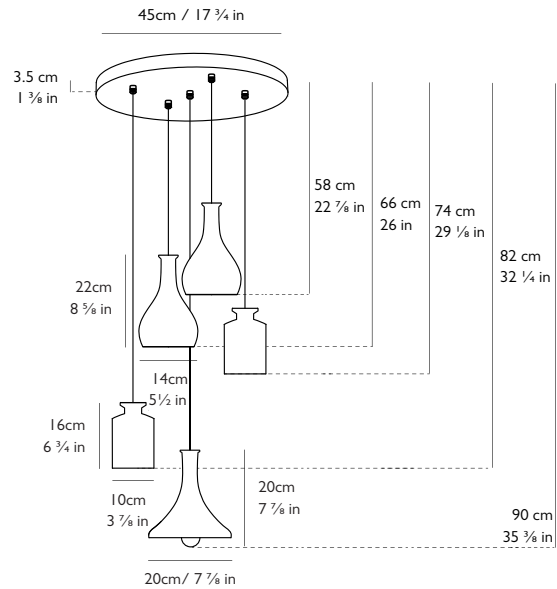

LEE BROOM

DECANTERLIGHT CHANDELIER 5 PIECE

PRODUCT DETAILS

Name

Decanterlight Chandelier 5 Piece

Finish & Product Code 110-130v 220-240v

Chandelier 5 Piece NDC0153 NDC0143

Straight Chandelier 5 Piece NDC0143 NDC0043

Materials

Lead crystal, brushed brass, steel

Illumination 110-130v

10w, 2700k, 260 lumen

Bulb: E26, 2w LED, 100 lumen, 25k hrs (5x supplied)

Illumination 220-240v

22.5w, 2700k, 1020 lumen

Bulb: E27, 4.5w LED, 470 lumen, 15k hrs (5x supplied)

1 Tulip x H 20cm x Dia 20cm / H 7 7/8 in x Dia 7 7/8 in

2 Bell x H 22cm x Dia 14cm / H 8 3/4 in x Dia 5 1/2 in

2 Square x H 16cm x Dia 10cm / H 6 3/4 in x Dia 3 7/8 in

Suspension

Length: 5 x 300cm / 118 1/8 in

Adjustable cord

Gold fabric outer

Ceiling Plate / Canopy

H 3.5cm x Dia 45cm / H 1 3/8 in x Dia 17 3/4 in

Round steel in satin white finish

Weight

Product (net) 13kg / 28.6 lb / Boxed (gross) 13.2kg / 29.1 lb