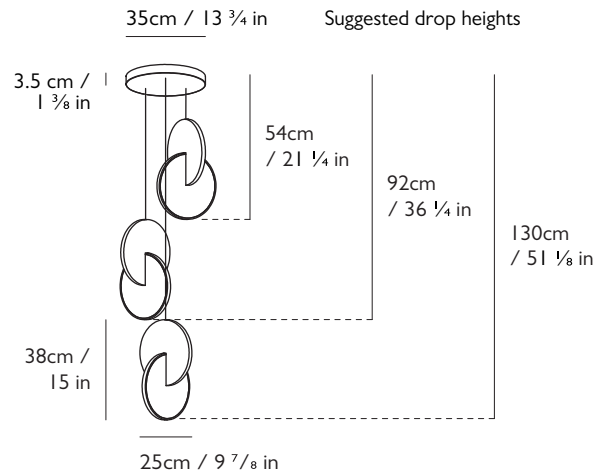

LEE BROOM

ECLIPSE CHANDELIER 3 PIECE

PLEASE NOTE

Please allow for 10.9cm x 4cm x 2.2cm
(4 1/4 in x 1 5/8 in x 7/8 in) in ceiling cavity to fit transformer.

PRODUCT DETAILS

Name

Eclipse Chandelier 3 Piece

Finish & Product Code

Year of Design

2018

Dimensions

3 x H 38cm x W 25cm x D 25cm / H 15 x W 9 7/8 x D 9 7/8 in

Suspension

Length: 3 x 500cm / 196 7/8 in

Adjustable cord and steel cable

Transparent casing

Ceiling plate / Canopy

H 3.5cm x Dia 35cm / H 1 3/8 in x Dia 13 3/4 in

Round steel in matching finish

Weight

Product (net): 12.38 kg / 27.29 lbs

Boxed (gross): 15 kg / 33 lbs

0220rev06

For more information please contact: