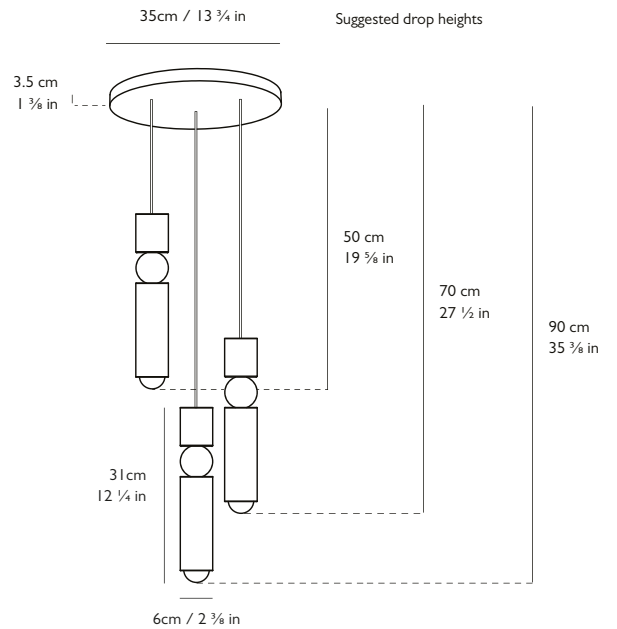

LEE BROOM

FULCRUM CHANDELIER 3 PIECE

PRODUCT DETAILS

Name

Fulcrum Chandelier 3 Piece

Finish & Product Code	110-130v	220-240v
Polished Gold ●	FUL0172	FUL0072
Polished Chrome ●	FUL0171	FUL0071
Matte Black ●	FUL0173	FUL0073

Materials

Steel, glass

Illumination 110-130v

15w, 2700k, 700 lumen

Bulb: E26, 5w LED, 350 lumen, 25k hrs (3x supplied), CRI 82

Illumination 220-240v

18.9w, 2700k, 960 lumen

Bulb: E27, 6.3w LED, 470 lumen, 25k hrs (3x supplied), CRI 80

3 x H 31cm x Dia 6cm / H 12 1/4 in x Dia 2 3/8 in

Suspension

Length: 3 x 300cm / 118 1/8 in

Adjustable cord

Matching fabric outer

Ceiling Plate / Canopy

H 3.5cm x Dia 35cm / H 1 3/8 in x Dia 13 3/4 in

Round steel in matching finish