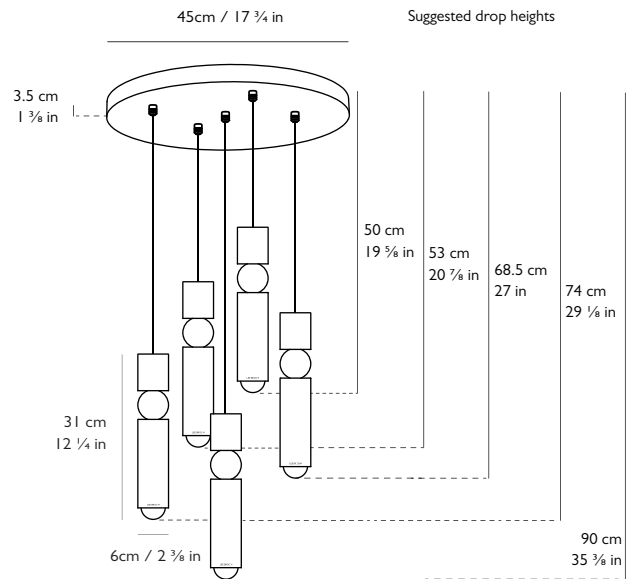

LEE BROOM

FULCRUM CHANDELIER 5 PIECE

PRODUCT DETAILS

Name

Fulcrum Chandelier 5 Piece

Finish & Product Code	110-130v	220-240v
Polished Gold	FUL0163	FUL0063
Polished Chrome	FUL0162	FUL0062
Matte Black	FUL0164	FUL0064

Materials

Steel, glass

Illumination 110-130v

25w, 2700k, 910 lumen

Bulb: E26, 5w LED, 350 lumens, 25k hrs (5x supplied)

Illumination 220-240v

31.5w, 2700k, 1250 lumen

Bulb: E27, 6.3w LED, 470 lumen, 25k hrs (5x supplied)

5 x H 31cm x Dia 6cm / H 12 1/4 in x Dia 2 3/8 in

Suspension

Length: 5 x 300cm / 118 1/8 in

Adjustable cord

Matching fabric outer

Ceiling Plate / Canopy

H 3.5cm x Dia 45cm / H 1 3/8 in x Dia 17 3/4 in

Round steel in matching finish

Weight

Product (net) 10kg / 22 lb / Boxed (gross) 10.5kg / 23.1 lb

0818rev06

For more information please contact:

US & Canada Inquiries: +1 212 804 8477 - 34 Greene Street, New York, NY 10013 - sales@leebroom.com