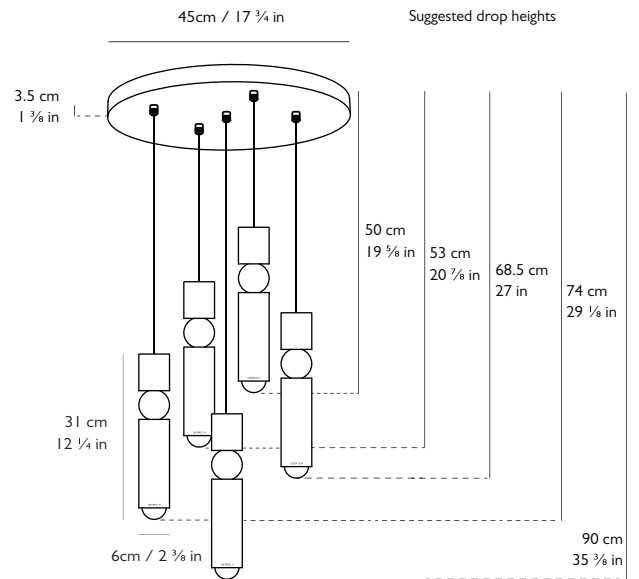

LEE BROOM

FULCRUM CHANDELIER 5 PIECE

PRODUCT DETAILS

Name

Fulcrum Chandelier 5 Piece

Finish & Product Code	110-130v	220-240v
Polished Gold ●	FUL0163	FUL0063
Polished Chrome ●	FUL0162	FUL0062
Matte Black ●	FUL0164	FUL0064

Materials

Steel, glass

Illumination 110-130v

25w, 2700k, 910 lumen

Bulb: E26, 5w LED, 350 lumens, 25k hrs (5x supplied), CRI 82

Illumination 220-240v

31.5w, 2700k, 1250 lumen

Bulb: E27, 6.3w LED, 470 lumen, 25k hrs (5x supplied), CRI 80

5 x H 31cm x Dia 6cm / H 12 1/4 in x Dia 2 3/8 in

Suspension

Length: 5 x 300cm / 118 1/8 in

Adjustable cord

Matching fabric outer

Ceiling Plate / Canopy

H 3.5cm x Dia 45cm / H 1 3/8 in x Dia 17 3/4 in

Round steel in matching finish