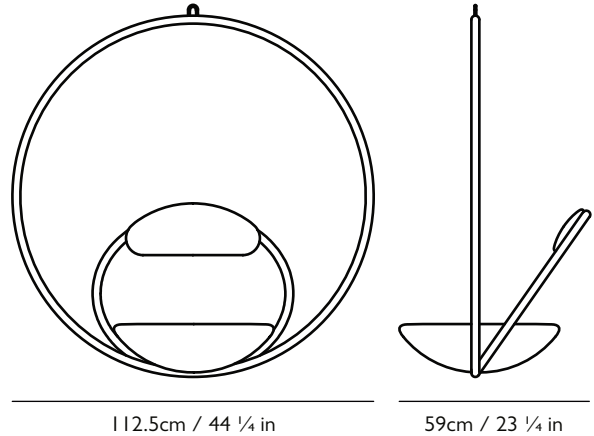

LEE BROOM

HANGING HOOP CHAIR

PRODUCT DETAILS

Name

Hanging Hoop Chair

Product Code

Hanging Hoop Chair Brass	HHC0010
Hanging Hoop Chair Black	HHC0011
Bespoke Seat Fabric	HHC0020
Extra Chain Length (per 1m/3ft)	HHC0030

Materials

Brushed brass plated steel, Kvadrat Divina 3 red fabric
Satin black steel, Kvadrat Divina 3 red fabric

Year of Design

2015

Dimensions

Dia 112.5cm x W 59cm / Dia 44 1/4 in x W 23 1/4 in

Weight

Product (net) 80kg / 176 lb

0118rev05

For more information please contact:

US & Canada Inquiries: +1 212 804 8477 - 34 Greene Street, New York, NY 10013 - sales@leebroom.com

UK & Global Inquiries: +44 207 820 0742 - 95 Rivington Street, London, EC2A 3AY - info@leebroom.com

WWW.LEEBROOM.COM