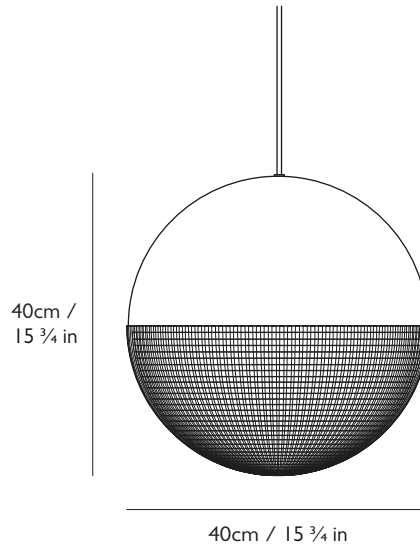

LEE BROOM

LENS FLAIR PENDANT LIGHT

PRODUCT DETAILS

Name

Lens Flair Pendant Light

Finish & Product Code

	110-130v	220-240v
Matte Black ●	LEN0111	LEN0011
Brushed Brass ●	LEN0110	LEN0010

Materials

Steel, transparent polycarbonate

Illumination 110-130v

6.5w, 2700k, 700 lumen

Bulb: E26, 6.5w LED Filament, 800 lumen, 15k hrs (1x supplied)

Illumination 220-240v

7.5w, 2700k, 700 lumen

Bulb: E27, 7.5w LED Filament, 806 lumen, 10k hrs (1x supplied)

Dimming

Dimmable. Mains voltage. TRIAC / Leading edge.

Certification

UL, cUL (110-130v)
CE, CB (220-240v)

Year of Design

2018

Dimensions

H 40cm x Dia 40cm / H 15 3/4 in x Dia 15 3/4 in

Suspension

Length: 300cm / 118 1/8 in

Adjustable cord

Black or gold fabric outer

Ceiling plate / Canopy

H 3cm x Dia 12cm / H 1 1/8 in x Dia 4 3/4 in

Round steel in matching matte black or brushed brass finish

Weight

Product (net): 5 kg / 11 lbs

Boxed (gross): 6.1 kg / 13.45 lbs

0518rev01

For more information please contact:

US & Canada Inquiries: +1 212 804 8477 - 34 Greene Street, New York, NY 10013 - sales@leebroom.com

UK & Global Inquiries: +44 207 820 0742 - 95 Rivington Street, London, EC2A 3AY - info@leebroom.com

WWW.LEEBROOM.COM