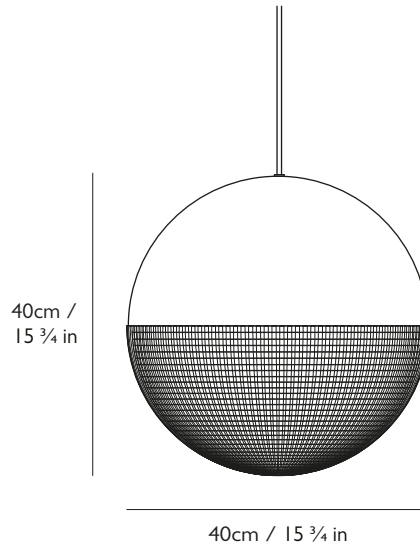

LEE BROOM

LENS FLAIR PENDANT LIGHT

PRODUCT DETAILS

Name

Lens Flair Pendant Light

Finish & Product Code

	110-130v	220-240v
Matte Black ●	LEN0111	LEN0011
Brushed Brass ●	LEN0110	LEN0010

Materials

Steel, transparent polycarbonate

Illumination 110-130v

10w, 2700k, 700 lumen

Bulb: E26, 10w LED, 800 lumen, 15k hrs (1x supplied), CRI 92

Illumination 220-240v

12w, 2700k, 700 lumen

Bulb: E27, 12w LED, 1055 lumen, 10k hrs (1x supplied), CRI 80-89

Dimming

Dimmable. Mains voltage. TRIAC / Leading edge.

Certification

UL, cUL (110-130v)
CE, CB (220-240v)

Year of Design

2018

Dimensions

H 40cm x Dia 40cm / H 15 3/4 in x Dia 15 3/4 in

Suspension

Length: 300cm / 118 1/8 in

Adjustable cord

Black or gold fabric outer

Ceiling plate / Canopy

H 3cm x Dia 12cm / H 1 1/8 in x Dia 4 3/4 in

Round steel in matching matte black or brushed brass finish