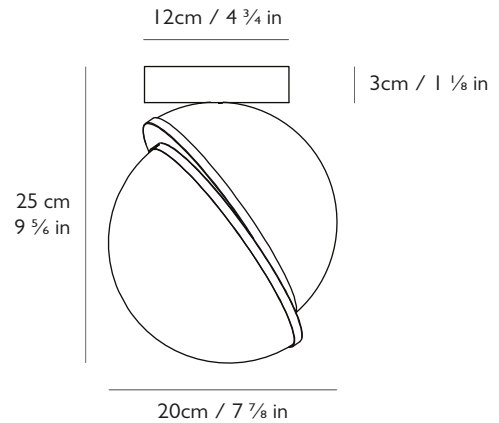

LEE BROOM

MINI CRESCENT CEILING LIGHT

PRODUCT DETAILS

Name

Mini Crescent Ceiling Light

Year of Design

2016

Finish & Product Code

Mini Crescent Ceiling Light 110-130v 220-240v
CRE0170 CRE0070

Dimensions

H 25cm x Dia 20cm / H 9 5/8 in x Dia 7 7/8 in

Materials

Opal acrylic, brushed brass, steel

Ceiling Plate / Canopy

H 3cm x Dia 12cm / H 1 1/8 in x Dia 4 3/4 in
Round steel in brushed brass finish