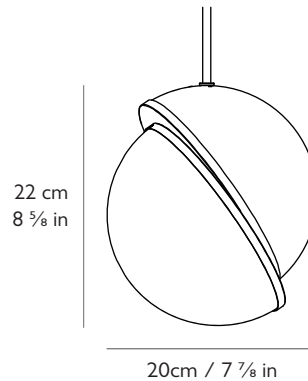

LEE BROOM

MINI CRESCENT LIGHT

PRODUCT DETAILS

Name

Mini Crescent Light

Finish & Product Code	110-130v	220-240v
Mini Crescent Light	CRE0140	CRE0040

Materials

Opal acrylic, brushed brass, steel

Certification

UL, cUL (110-130v)
CE, CB (220-240v)

Year of Design

2016

Dimensions

H 22cm x Dia 20cm / H 8 5/8 in x Dia 7 7/8 in

Suspension

Length: 300cm / 118 1/8 in
Adjustable cord
Gold fabric outer

Ceiling Plate / Canopy

H 3cm x Dia 12cm / H 1 1/8 in x Dia 4 3/4 in
Round steel in brushed brass finish

Weight

Product (net) 1.1kg / 2.4 lb / Boxed (gross) 1.85kg / 4 lb

1218rev07

For more information please contact: