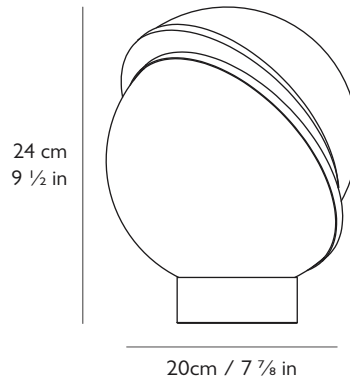

LEE BROOM

MINI CRESCENT TABLE LAMP

PRODUCT DETAILS

Name

Mini Crescent Table Lamp

Finish & Product Code	110-130v	220-240v
Mini Crescent Table Lamp	CRE0150	UK CRE0050 EU CRE0051

Materials

Opal acrylic, brushed brass, steel

Illumination 110-130v

Bulb: E26, 9w LED, 800 lumen, 25k hrs, 2700k, CRI 80
(1x supplied)

Illumination 220-240v

Bulb: E27, 6.3w LED, 470 lumen, 25k hrs, 2700k, CRI 80
(1x supplied)

Dimming

Dimmable. Mains voltage. TRIAC / Leading edge

Certification

UL, cUL (110-130v)
CE, CB (220-240v)

Year of Design

2016

Dimensions

H 24cm x Dia 20cm / H 9 1/2 in x Dia 7 7/8 in

Cord

Length: 200cm / 78 3/4 in
Gold fabric outer

Base

H 3.5cm x Dia 10cm / H 1 1/8 in x Dia 3 7/8 in
Round steel in brushed brass finish

Weight

Product (net) 0.95kg / 2 lb / Boxed (gross) 1.65kg / 3.6 lb

I218rev07

For more information please contact:

US & Canada Inquiries: +1 212 804 8477 - 34 Greene Street, New York, NY 10013 - sales@leebroom.com

UK & Global Inquiries: +44 207 820 0742 - 95 Rivington Street, London, EC2A 3AY - info@leebroom.com

WWW.LEEBROOM.COM