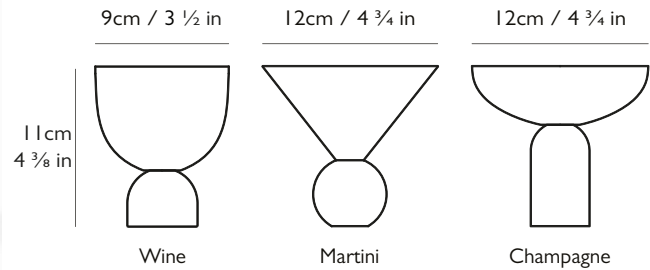

LEE BROOM

ON THE ROCK

PRODUCT DETAILS

Name

On The Rock

Product Code

On The Rock Champagne Coupe OTR0010
On The Rock Wine Glass OTR0020
On The Rock Martini Glass OTR0030

Materials

Carrara marble, crystal

Year of Design

2014

Dimensions

Champagne: H 11 cm x Dia 12 cm / H 4 3/8 in x Dia 4 3/4 in
Wine: H 11 cm x Dia 9 cm / H 4 3/8 in x Dia 3 1/2 in
Martini: H 11 cm x Dia 12 cm / H 4 3/8 in x Dia 4 3/4 in

Weight

Champagne: (net) 0.55kg / 1.2 lb / Boxed (gross) 0.65kg / 1.4 lb
Wine: (net) 0.5kg / 1.1 lb / Boxed (gross) 0.6kg / 1.3 lb
Martini: (net) 0.45kg / 0.9 lb / Boxed (gross) 0.55kg / 1.2 lb

Note

Never clean in a dishwasher. Only clean by hand with a soft non-abrasive cloth. Clean with warm (but not hot) water. Not suitable for hot drinks.

0118rev05

For more information please contact:

US & Canada Inquiries: +1 212 804 8477 - 34 Greene Street, New York, NY 10013 - sales@leebroom.com

UK & Global Inquiries: +44 207 820 0742 - 95 Rivington Street, London, EC2A 3AY - info@leebroom.com

WWW.LEEBROOM.COM