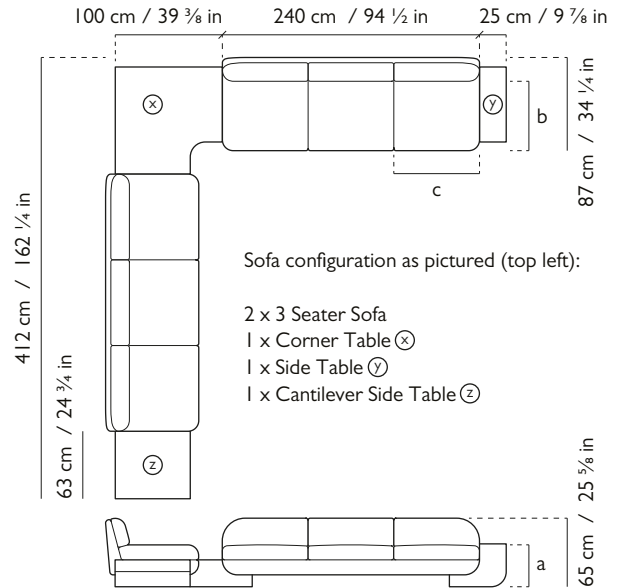

LEE BROOM

WHITE STREET SOFA

PRODUCT DETAILS

Name

White Street Sofa Collection

3 Seater Sofa

Fully upholstered with Dedar Karakorum Bouclé Wool:

Ivory 001 WS0011   Duna 003 WS0013   Perla 004 WS0014   Antracite 005 WS0015   Charcoal 006 WS0016

Legs & Tables

Solid Ash wood available in 3 different finishes & 3 modular shapes:

White Ash   Black Ash   Warm Ash

● WS0040

● WS0041

● WS0042

● WS0050

● WS0051

● WS0052

● WS0060

● WS0061

● WS0062