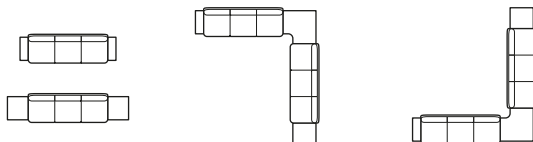

● WS0050

● WS0051

● WS0052

Cantilever Table (Z)

● WS0060

● WS0061

● WS0062

Modular Configurations

3 Seater Sofa and Tables can be assembled in multiple configurations.

Year of Design

2021

Dimensions

H 65 x W 374 x D 412 cm / H 25 5/8 in x W 147 1/4 in x D 162 1/4 in

3 Seater Sofa:

H 65 x W 240 x D 87 cm / H 25 5/8 in x W 94 1/2 in x D 34 1/4 in

Seat height (a): 40 cm / 15 3/4 in

Seat depth (b): 64 cm / 25 1/4 in

Seat width (c): 80 cm / 31 1/2 in

Fabric usage: 15 m² / 162 ft²

Corner Table (X):

H 26 x W 128 x D 128 cm / H 10 1/4 in x W 50 3/8 in x D 50 3/8 in

Side Table (Y):

H 41 x W 53 x D 70 cm / H 16 1/8 in x W 20 7/8 in x D 27 1/2 in

Cantilever Side Table (Z):

H 26 x W 91 x D 70 cm / H 10 1/4 in x W 35 7/8 in x D 27 1/2 in

Packaging

Each piece is crated individually: