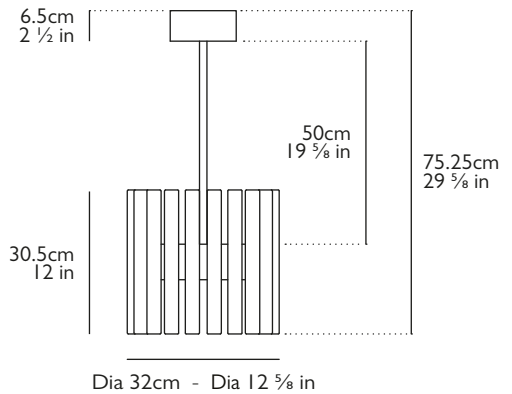

Dimensions

Aurora Ring I (20): Dia 32cm - Dia 12 5/8 in

Bulb: H 30.5cm x Dia 3cm - H 12 in x Dia 1 1/8 in

Suspension

Polished stainless steel rod, Dia 1.6cm - 5/8 in

Supplied with 50cm / 19 5/8 in length rod as standard, giving overall drop height of 75.25cm / 29 5/8 in from ceiling to underside of bulb.

The rod length can be adjusted in increments of 16cm / 6 1/4 in, 50cm / 19 5/8 in and 100cm / 39 3/8 in or a combination of. The overall drop height will change accordingly.

Ceiling Plate / Canopy

H 6.5cm x Dia 14cm - H 2 1/2 in x Dia 5 1/2 in

Polished stainless steel

Weight

Product (net) 6kg / 13.3 lbs

Dia 32cm - Dia 12 5/8 in

Dia 14cm - Dia 5 1/2 in

For more information please contact:

US & Canada Inquiries: +1 212 804 8477 - sales@leebroom.com