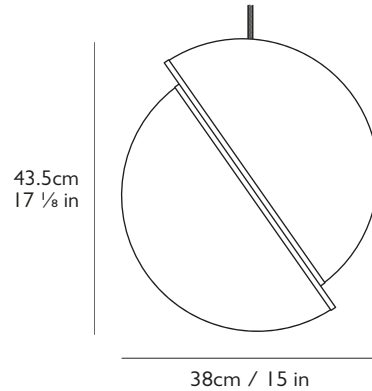

LEE BROOM

CRESCENT

PRODUCT DETAILS

Name

Crescent Light

Finish & Product Code

	110-130V	220-240V
Crescent Light	CRE0110	CRE0010

Materials

Opal acrylic, brushed brass, steel

Illumination 110-130V

11W, 2700 K

Bulb: E26, 11W LED, 1100 lumen, 10,000 hrs (1x supplied), CRI 82

Illumination 220-240V

8.5W, 2700 K

Bulb: E27, 8.5W LED, 810 lumen, 10,000 hrs (1x supplied), CRI 80

Dimming

Dimmable. Mains voltage. TRIAC / Leading edge

Certification

UL, cUL (110-130v)
CE, UKCA, CB (220-240v)

Year of Design

2015

Dimensions

H 43.5cm x Dia 38cm / H 17 1/8 in x Dia 15 in

Suspension

Length: 300cm / 118 1/8 in

Adjustable cord

Gold fabric outer

Ceiling Plate / Canopy

H 3cm x Dia 12cm / H 1 1/8 in x Dia 4 3/4 in

Round steel in brushed brass finish

Weight

Product (net) 2.7kg / 5.9 lb / Boxed (gross) 6.1kg / 13.4 lb