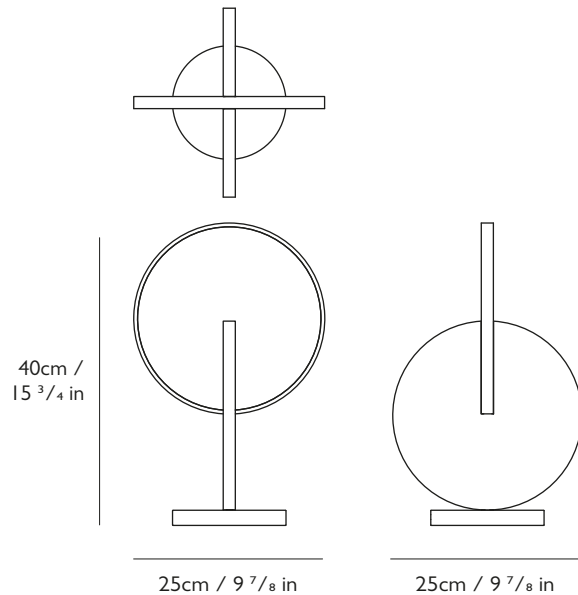

LEE BROOM

ECLIPSE TABLE LAMP

PRODUCT DETAILS

Name

Eclipse Table Lamp

Finish & Product Code	110-130V	220-240V
Polished Chrome	● ECL0120	ECL0020
Polished Gold	● ECL0121	ECL0021

Materials

Opal acrylic, steel

Illumination 110-130V

3.5W, 2700k, 431 lumen, 110-130vAC Input / 24vDC Output, CRI 90

Illumination 220-240V

3.5W, 2700k, 431 lumen, 220-240vAC Input / 24vDC Output, CRI 90

Dimming

Dimmable. Mains voltage. TRIAC / Leading edge.

Certification

UL, cUL (110-130V)
CE, CB (220-240V)

Year of Design

2018

Dimensions

H 40cm x W 25cm x D 25cm / H 15 3/4 in x W 9 7/8 in x D 9 7/8 in

Cord

Length: 200cm / 78 3/4 in

with in-line dimmer switch

Silver fabric outer

Base

H 2cm x Dia 15cm / H 3/4 in x Dia 5 7/8 in

Round steel in polished chrome finish

Weight

Product (net): 4.38 kg / 9.66 lbs

Boxed (gross): 5.49 kg / 12.1 lbs

For more information please contact:

US & Canada Inquiries: +1 212 804 8477 - sales@leebroom.com

UK & Global Inquiries: +44 207 820 0742 - 95 Rivington Street, London, EC2A 3AY - info@leebroom.com

www.leebroom.com

I221 rev07