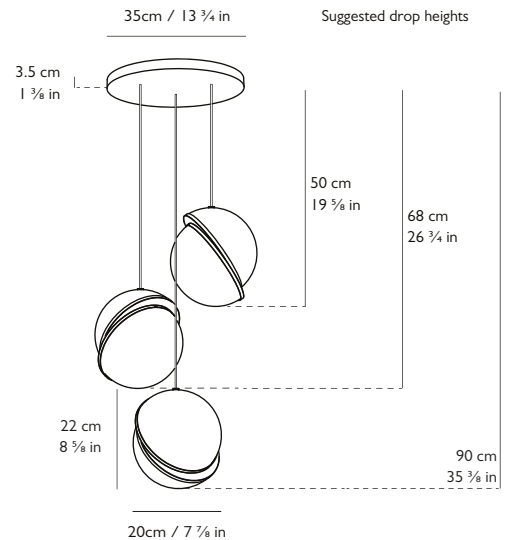

LEE BROOM

MINI CRESCENT CHANDELIER 3 PIECE

PRODUCT DETAILS

Name

Mini Crescent Chandelier 3 Piece

Finish & Product Code	110-130v	220-240v
Mini Crescent Chandelier 3 Piece	CRE0160	CRE0060

Materials

Opal acrylic, brushed brass, steel

3 x H 22cm x Dia 20cm / H 8 5/8 in x Dia 7 7/8 in

Suspension

Length: 3 x 300cm / 118 1/8 in

Adjustable cord

Gold fabric outer

Ceiling Plate / Canopy

H 3.5cm x Dia 35cm / H 1 3/8 in x Dia 13 3/4 in

Round steel in brushed brass finish