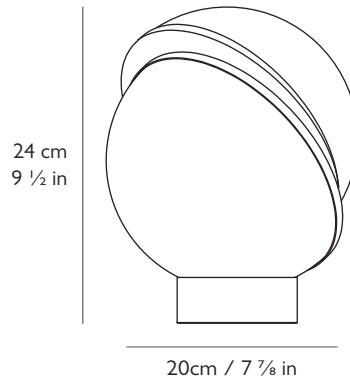

LEE BROOM

MINI CRESCENT TABLE LAMP

PRODUCT DETAILS

Name

Mini Crescent Table Lamp

Finish & Product Code	110-130v	220-240v
Mini Crescent Table Lamp	CRE0150	UK CRE0050 EU CRE0051

Materials

Opal acrylic, brushed brass, steel

Certification

UL, cUL (110-130v)
CE, CB (220-240v)

Year of Design

2016

Dimensions

H 24cm x Dia 20cm / H 9 1/2 in x Dia 7 7/8 in

Cord

Length: 200cm / 78 3/4 in
Gold fabric outer

Base

H 3.5cm x Dia 10cm / H 1 1/8 in x Dia 3 7/8 in
Round steel in brushed brass finish

Weight

Product (net) 0.95kg / 2 lb / Boxed (gross) 1.65kg / 3.6 lb

For more information please contact:

US & Canada Inquiries: +1 212 804 8477 - sales@leebroom.com