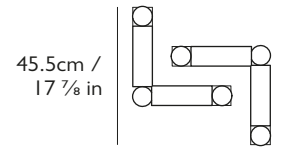

LEE BROOM

VESPER

45.5cm / 17 7/8 in

9 kg / 19.8 lb

PRODUCT DETAILS

Name	Year of Design
Vesper Duo	2022

Product Code	110-130V	220-240V
Vesper Duo, brushed silver	VES0110	VES0010
Vesper Duo, brushed gold	VES0111	VES0011

Dimming

Dimmable. TRIAC / Leading edge / Trailing edge

Dimensions

H 56 cm x W 45.5 cm x D 45.5 cm / H 22 x W 17 7/8 x D 17 7/8 in

Weight

Product (net) : 9 kg / 19.8 lb Boxed (gross) : 9.75 kg / 21.5 lb

Suspension

Length : 300 cm / 118 1/8 in
6x 300cm clear cable (adjustable length)

Ceiling Plate / Canopy

Square ceiling plate / canopy with driver
52 x 52 x 3 cm / 20 1/2 x 20 1/2 x 1 1/8 in

Mini canopy (requires remote driver installation) will be coming soon.